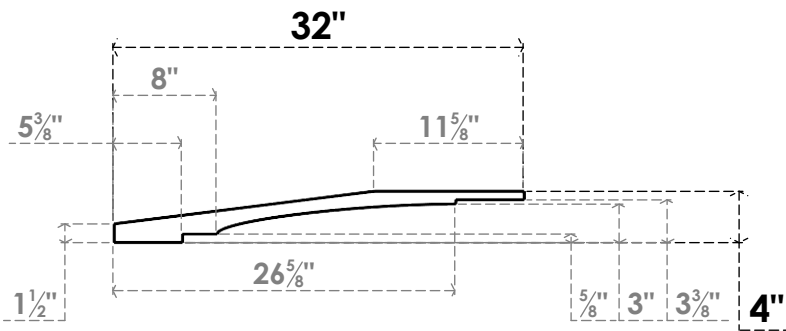

ITEM NUMBER: BRCPC060X32000X04000MRC

6"W X 32"D X 4"H MERCED ARCHITECTURAL GRADE PVC CLOSED KNEE BRACE

SIDE PROFILE

FRONT PROFILE

ISOMETRIC

EKENA MILLWORK
2300 WEST MAIN ST.
CLARKSVILLE, TX 75426
TOLL FREE: 866-607-0453
WWW.EKENAMILLWORK.COM