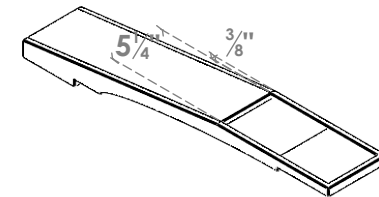

ITEM NUMBER: BRCPC060X32000X04000MRC

6"W X 32"D X 4"H MERCED ARCHITECTURAL GRADE PVC CLOSED KNEE BRACE

SIDE PROFILE

FRONT PROFILE

ISOMETRIC

EKENA MILLWORK
2300 WEST MAIN ST.
CLARKSVILLE, TX 75426
TOLL FREE: 866-607-0453
WWW.EKENAMILLWORK.COM