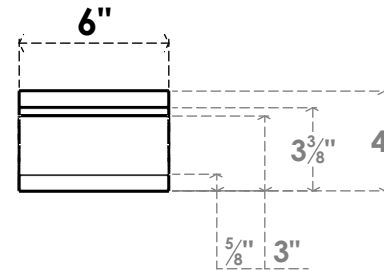

ITEM NUMBER: BRCPC060X32000X04000MRC

6"W X 32"D X 4"H MERCED ARCHITECTURAL GRADE PVC CLOSED KNEE BRACE

SIDE PROFILE

FRONT PROFILE

ISOMETRIC

EKENA MILLWORK
2300 WEST MAIN ST.
CLARKSVILLE, TX 75426
TOLL FREE: 866-607-0453
WWW.EKENAMILLWORK.COM